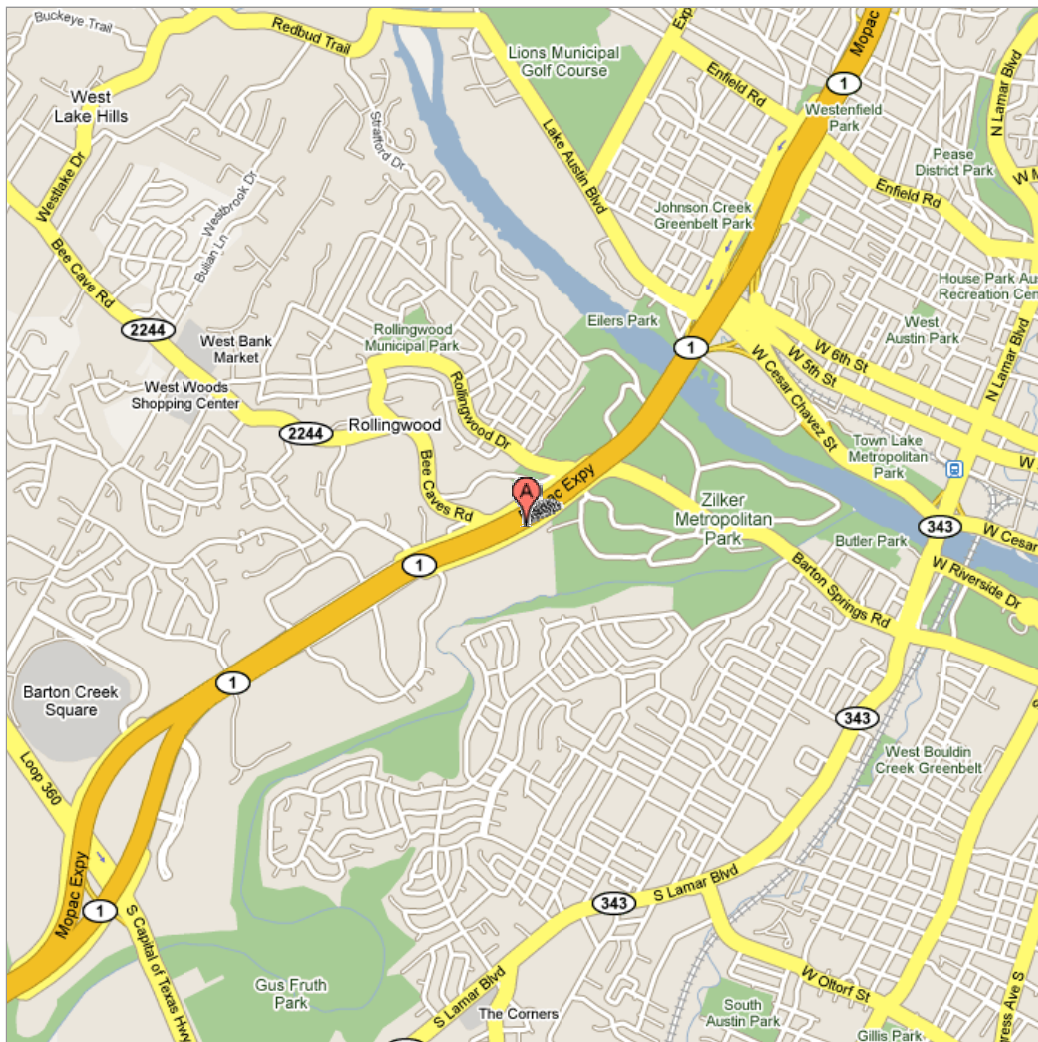

Results 1 - 1 of about 1 for **Elizanda de la Sota**

Notes Driving Directions:

If driving north on Mopac, exit Rollingwood/Wes Lake Hills exit and remain in the right lane until you reach the first light. Take a RIGHT at the light and enter the Barton Oaks Plaza business park. The building is the first building on the right (the one with the big number "901" on top). Enter rotary, then take your first right and find parking on the left.

If driving south on Mopac, exit Rollingwood/West Lake Hills exit and remain in the middle lane. At the light, go LEFT under the underpass and then straight into the Barton Oaks Plaza business park. The building is the first building on the right (the one with the big number "901" on top). Enter rotary, then take your first right and find parking on the left.